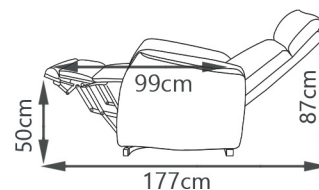

LEDA

A3901-L1M

LIFT  
RELAX  
FULL RELAX  
1 MOTOR

Relax

Lift

Full Relax

## DIMENSIONS

COLLI

N.W.: 46 KG

G.W.: 49 KG

CBM.: 0,39 m<sup>3</sup>

78cm x 76cm x 66cm (LxWxH)

Loadability: 180pcs / 40HC container