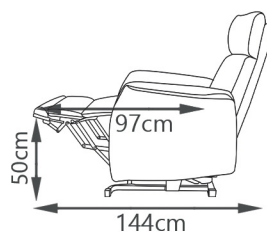

LEDA

A3901-L1M

LIFT  
RELAX  
FULL RELAX  
1 MOTOR

Relax

Lift

Full Relax

## DIMENSIONS

COLLI

N.W.: 46 KG

G.W.: 49 KG

CBM.: 0,39 m<sup>3</sup>

78cm x 76cm x 66cm (LxWxH)

Loadability: 180pcs / 40HC container