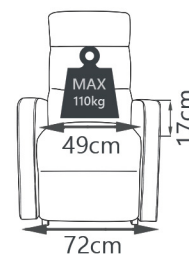

LEDA

A3901-L1M

LIFT  
RELAX  
FULL RELAX  
1 MOTOR

Relax

Lift

Full Relax

## DIMENSIONS

COLLI

N.W.: 46 KG

G.W.: 49 KG

CBM.: 0,39 m<sup>3</sup>

78cm x 76cm x 66cm (LxWxH)

Loadability: 180pcs / 40HC container