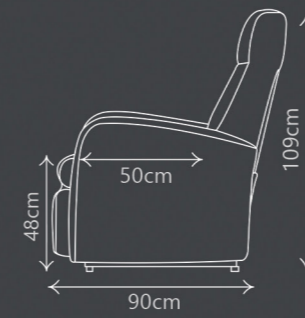

BERGAMO

L2M
LIFT
RELAX
FULL RELAX
2 MOTORS

FUNCTIONS

COLORS

OPTIONS