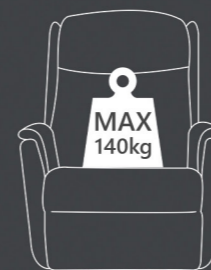

BERGAMO

L2M
LIFT
RELAX
FULL RELAX
2 MOTORS

FUNCTIONS

Relax

Lift

Full Relax

COLORS

#FX001
Brown