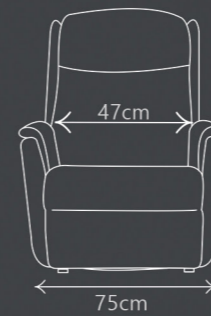

BERGAMO

L2M
LIFT
RELAX
FULL RELAX
2 MOTORS

FUNCTIONS

COLORS

OPTIONS